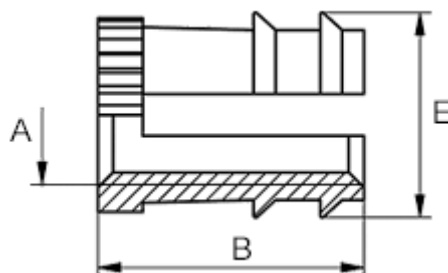

Data Sheet

Article number: 12822000040800
Description: KLEE-coil 822 000 040.800
M4 Brass

Measures

Female thread A	= M4
Length B	= 10.0
Max outer diameter E	= 7.00
Number of cramping feathers	= 2
Recommended bore diameter	= 5.8 to 6